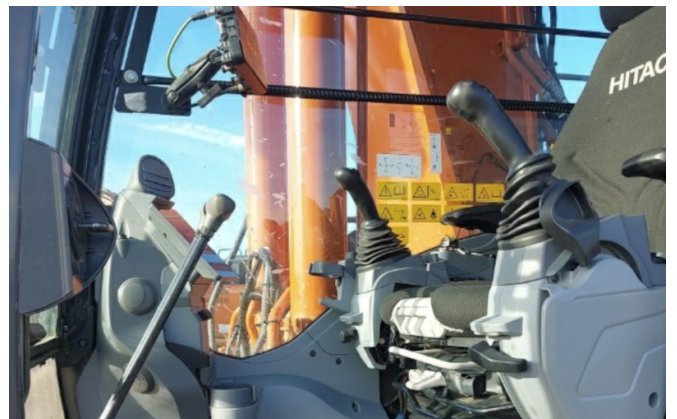

View 6

used-machine-datasheet-footer-line-1

Offer subject to change, all prices exclude VAT, subject to prior sale. Subject to errors, changes, and misprints.
The attachment shown may have additional equipment installed.