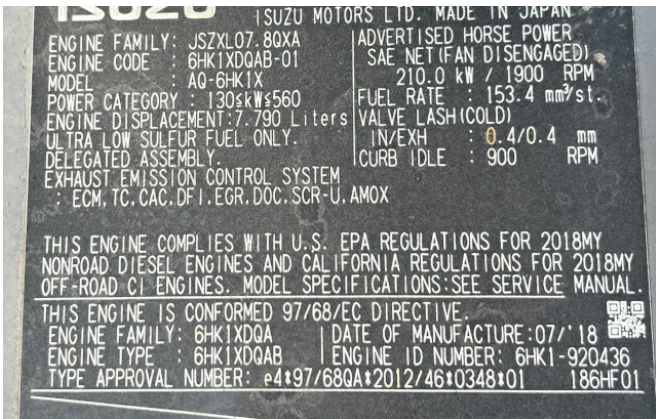

KIESEL

Mein Systempartner.

HITACHI

ZX350LCN-6

View 5

used-machine-datasheet-footer-line-1

Offer subject to change, all prices exclude VAT, subject to prior sale. Subject to errors, changes, and misprints.
The attachment shown may have additional equipment installed.