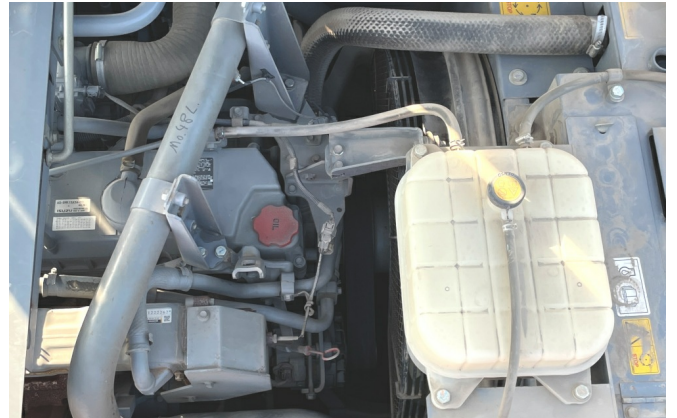

KIESEL

Mein Systempartner.

HITACHI

ZX350LCN-6

View 4

used-machine-datasheet-footer-line-1

Offer subject to change, all prices exclude VAT, subject to prior sale. Subject to errors, changes, and misprints.
The attachment shown may have additional equipment installed.