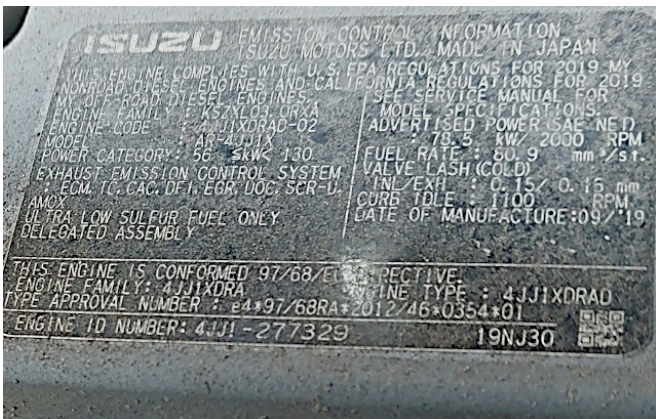

KIESEL

Mein Systempartner.

HITACHI

ZX135US-6

View 5

used-machine-datasheet-footer-line-1

Offer subject to change, all prices exclude VAT, subject to prior sale. Subject to errors, changes, and misprints. The attachment shown may have additional equipment installed.