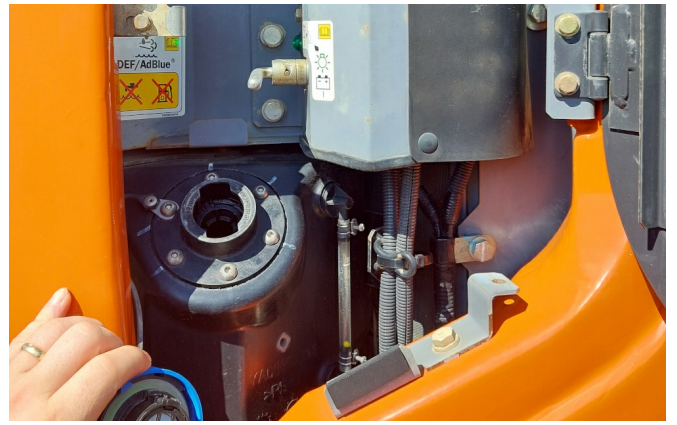

View 8

used-machine-datasheet-footer-line-1

Offer subject to change, all prices exclude VAT, subject to prior sale. Subject to errors, changes, and misprints.
The attachment shown may have additional equipment installed.