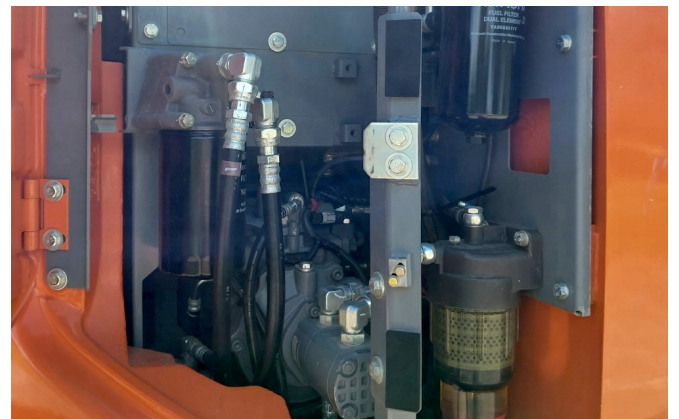

View 6

used-machine-datasheet-footer-line-1

Offer subject to change, all prices exclude VAT, subject to prior sale. Subject to errors, changes, and misprints. The attachment shown may have additional equipment installed.