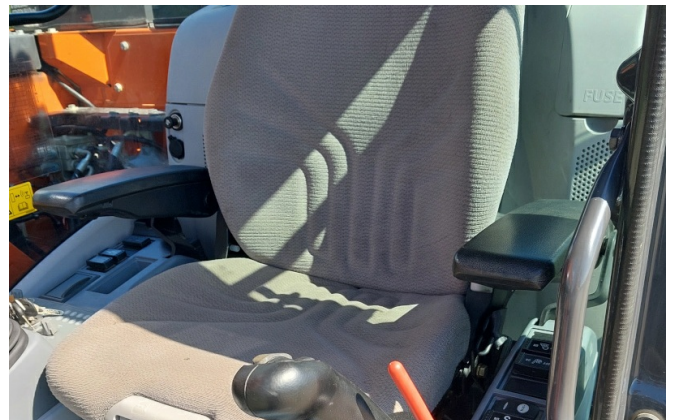

View 14

used-machine-datasheet-footer-line-1

Offer subject to change, all prices exclude VAT, subject to prior sale. Subject to errors, changes, and misprints.
The attachment shown may have additional equipment installed.