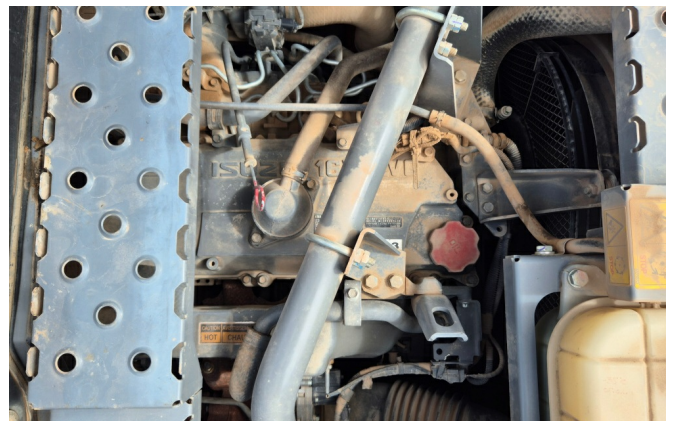

View 6

used-machine-datasheet-footer-line-1

Offer subject to change, all prices exclude VAT, subject to prior sale. Subject to errors, changes, and misprints.
The attachment shown may have additional equipment installed.