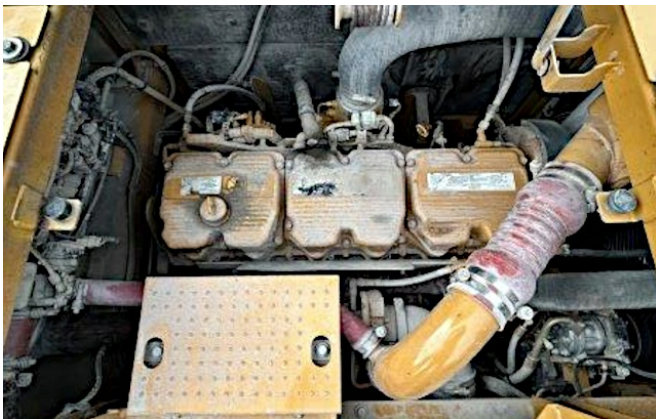

KIESEL

Mein Systempartner.

CATERPILLAR

374FL

View 3

used-machine-datasheet-footer-line-1

Offer subject to change, all prices exclude VAT, subject to prior sale. Subject to errors, changes, and misprints.
The attachment shown may have additional equipment installed.