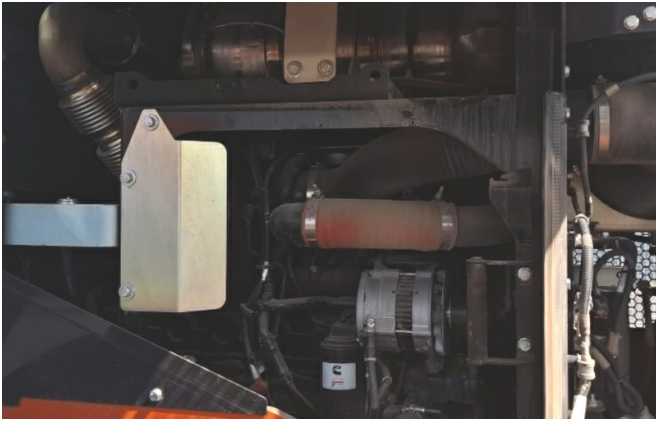

View 7

WIR KAUFEN IHRE

BAUMASCHINEN
UMSCHLAGMASCHINEN
ANBAUGERÄTE

UND JEDE ART VON ZUBEHÖR!

QR Code:

© Ankauf@kiesel.net
T: 0152 57 95 89 96

- ✓ Jede Marke
- ✓ Jedes Baujahr
- ✓ Jeder Zustand

View 14