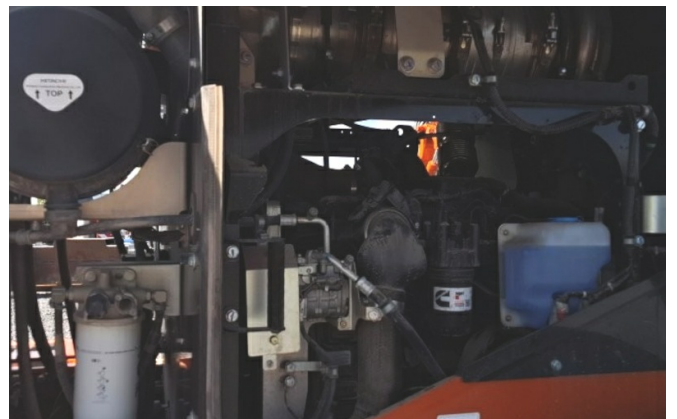

View 6

used-machine-datasheet-footer-line-1

Offer subject to change, all prices exclude VAT, subject to prior sale. Subject to errors, changes, and misprints.
The attachment shown may have additional equipment installed.