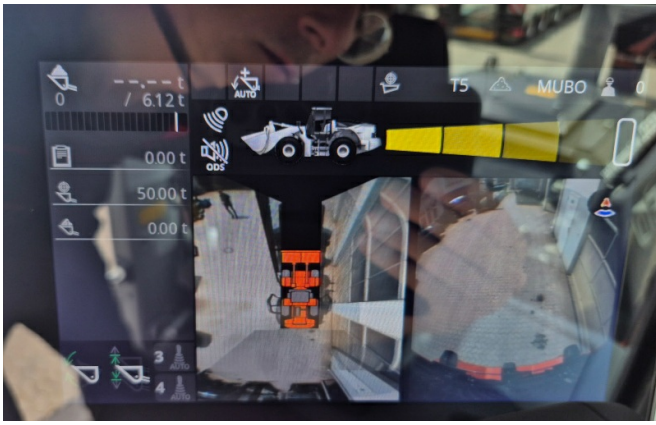

Equipment:

TPD axles

ROPS cabin

a/c

aerial angle camera

central grease

multifunction joystick

joystick steering

View 11

View 12

View 13

View 14

View 15

View 16

View 17

View 18