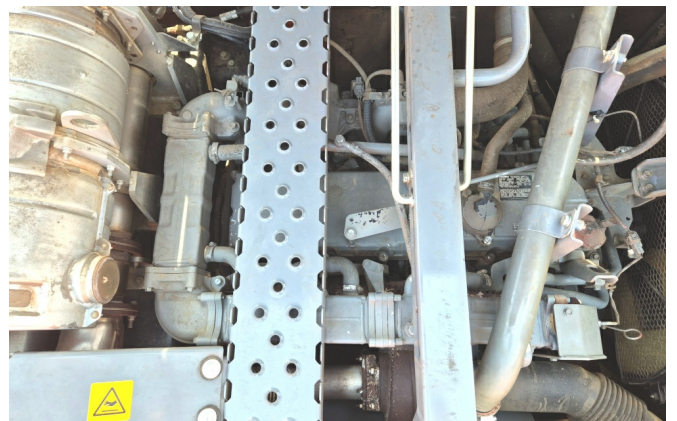

View 6

used-machine-datasheet-footer-line-1

Offer subject to change, all prices exclude VAT, subject to prior sale. Subject to errors, changes, and misprints.
The attachment shown may have additional equipment installed.