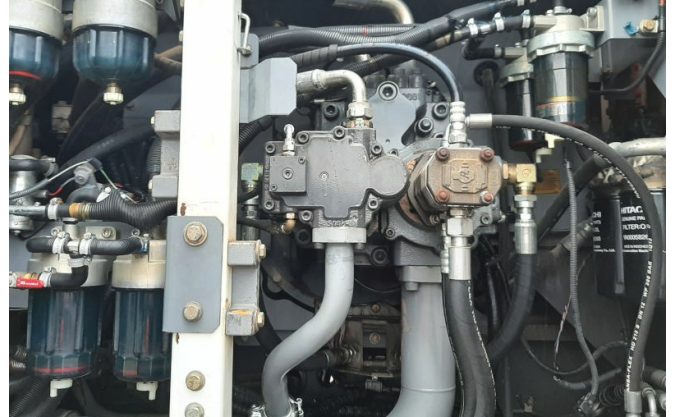

KIESEL

Mein Systempartner.

HITACHI

ZX470 LCH-5 +DEMAREC DRS-90

169.000,00 €

Ref.-number: 0010514309
Construction year: 2014
Operating hours: 10185
Location: Baienfurt

Equipment:

mono boom 7000 mm
a/c
rear camera
600 mm shoes
CE and EPA certified
Demarec DRS-90 scrap shear year 2017

View 3

View 4

View 5

View 6

View 7

View 8

View 9

View 10