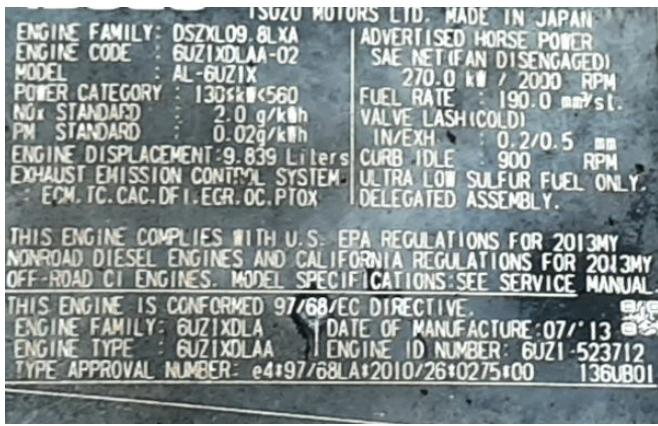

KIESEL

Mein Systempartner.

HITACHI

ZX470 LCH-5 +DEMAREC DRS-90

169.000,00 €

Ref.-number: 0010514309
Construction year: 2014
Operating hours: 10185
Location: Baienfurt

Equipment:

mono boom 7000 mm
a/c
rear camera
600 mm shoes
CE and EPA certified
Demarec DRS-90 scrap shear year 2017

View 3

View 4

View 5

View 6

View 7

View 8

View 9

View 10