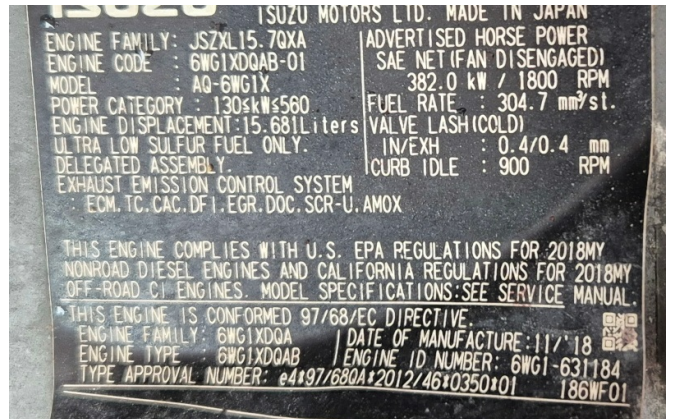

# KIESEL

Mein Systempartner.

**HITACHI**

**ZX890LCH-6**

**129.000,00 €**

**Ref.-number:** 0010519018  
**Construction year:** 2020  
**Operating hours:** 11340  
**Location:** Baienfurt

**Equipment:**

BE mono boom 7100mm  
BE stick 2950mm  
a/c  
rear camera  
central grease  
650mm dual grouser shoes

# KIESEL

Mein Systempartner.

HITACHI

ZX890LCH-6

View 1

View 2

View 3

View 4