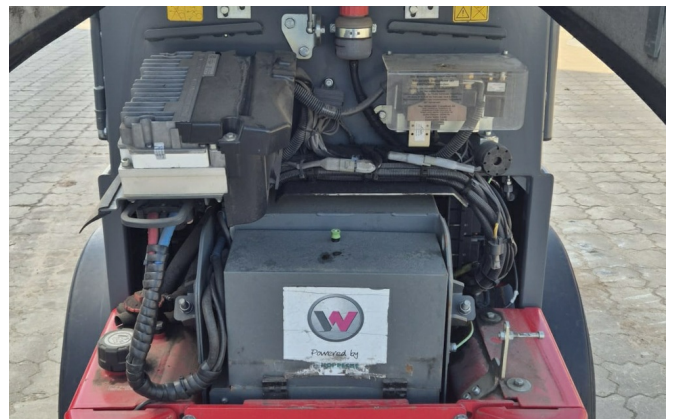

KIESEL

Mein Systempartner.

WEIDEMANN

RL20E ELEKTRO

View 6