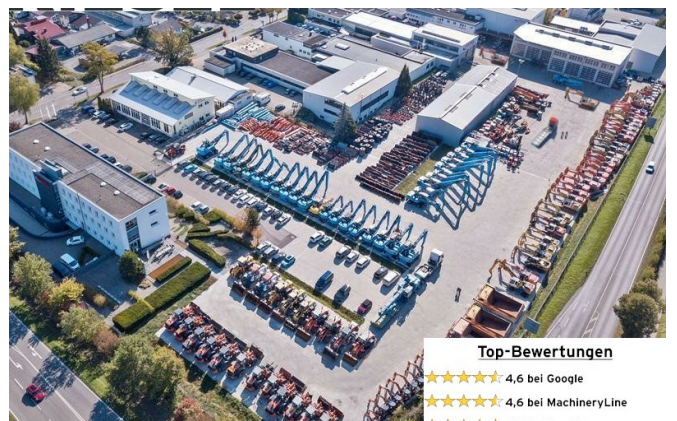

# KIESEL

Mein Systempartner.

**FARESIN**

**7.45 CLASSIC**

**49.000,00 €**

**Ref.-number:** 5911620001  
**Construction year:** 2020  
**Operating hours:** 375  
**Location:** Baienfurt

**Equipment:**

8,2 t  
74 kW  
capacity 4,5 t  
lift height 7 m  
Worldwide delivery. Please ask for our low shipping costs.

View 5

View 6

View 7

View 8

View 9

View 10

View 11

View 12

View 13

View 14