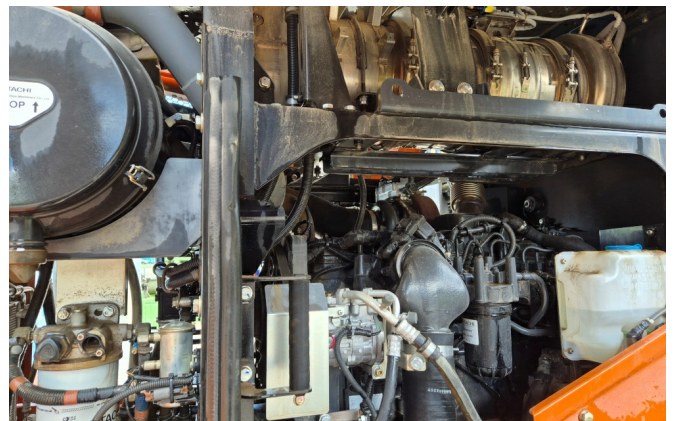

KIESEL

Mein Systempartner.

HITACHI

ZW220-7

View 6