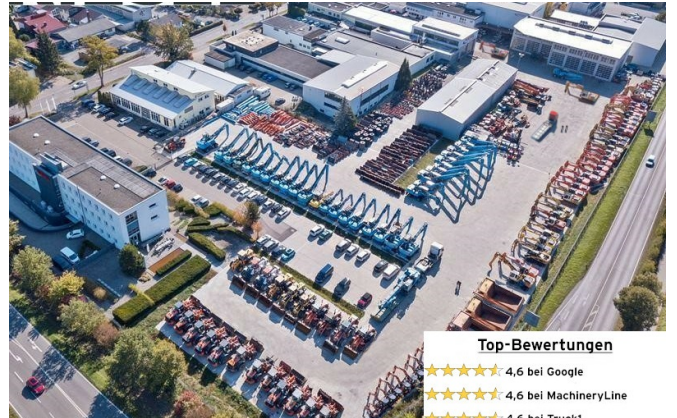

View 4

WIR KAUFEN IHRE

BAUMASCHINEN
UMSCHLAGMASCHINEN
ANBAUGERÄTE
UND JEDE ART VON ZUBEHÖR!

Ankauf@kiesel.net
T: 0152 57 95 89 96

- ✓ Jede Marke
- ✓ Jedes Baujahr
- ✓ Jeder Zustand

View 5