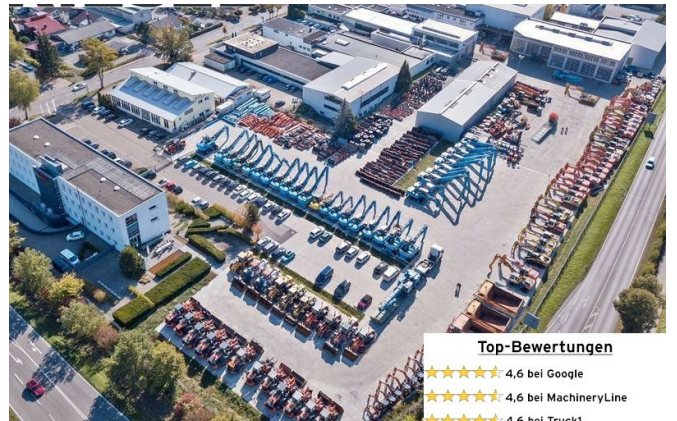

View 18

WIR KAUFEN IHRE

BAUMASCHINEN
UMSCHLAGMASCHINEN
ANBAUGERÄTE

UND JEDE ART VON ZUBEHÖR!

✓ Jede Marke
✓ Jedes Baujahr
✓ Jeder Zustand

Ankauf@kiesel.net
T: 0152 57 95 89 96

View 19