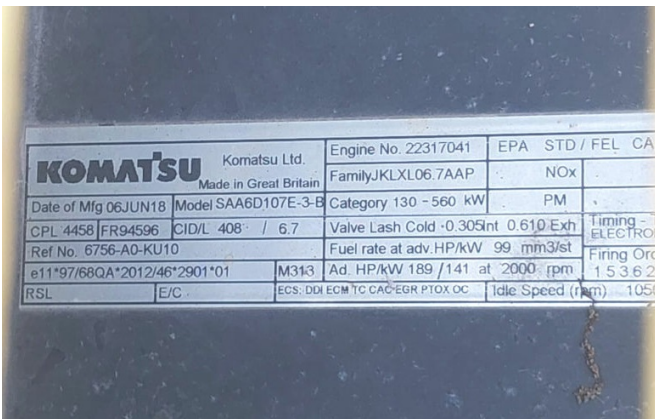

KIESEL

Mein Systempartner.

KOMATSU

PC240NLC-11

View 5

used-machine-datasheet-footer-line-1

Offer subject to change, all prices exclude VAT, subject to prior sale. Subject to errors, changes, and misprints. The attachment shown may have additional equipment installed.