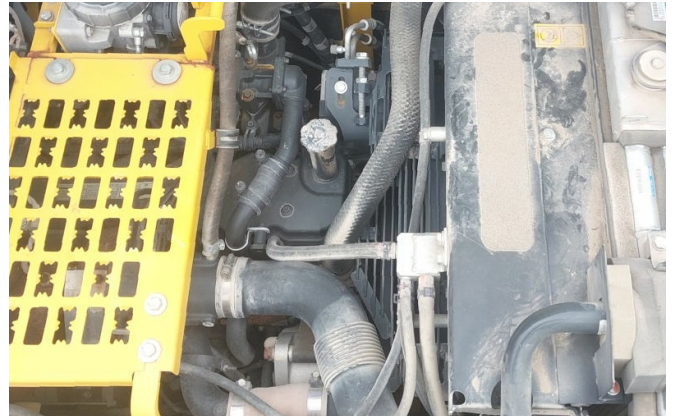

KIESEL

Mein Systempartner.

KOMATSU

PC240NLC-11

View 4

used-machine-datasheet-footer-line-1

Offer subject to change, all prices exclude VAT, subject to prior sale. Subject to errors, changes, and misprints. The attachment shown may have additional equipment installed.