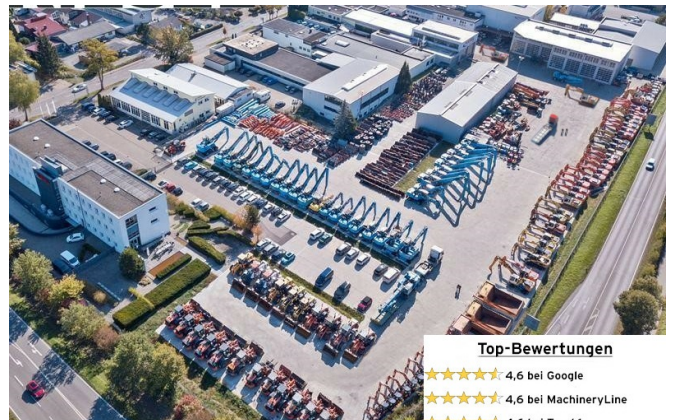

View 14

Top-Bewertungen
★★★★★ 4,6 bei Google
★★★★★ 4,6 bei MachineryLine
★★★★★ 4,6 bei Truckst