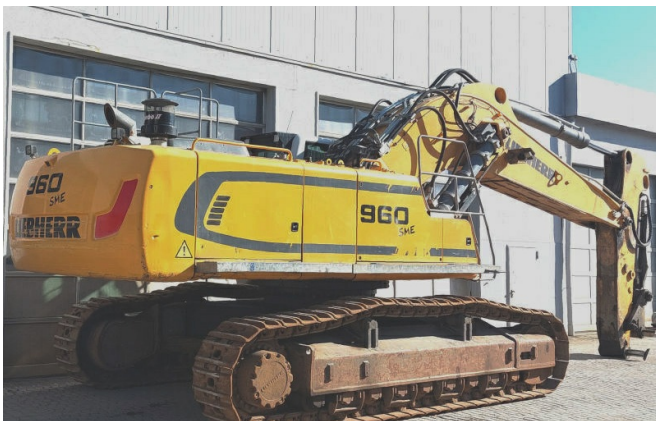

KIESEL

Mein Systempartner.

LIEBHERR

R960 SME

View 5