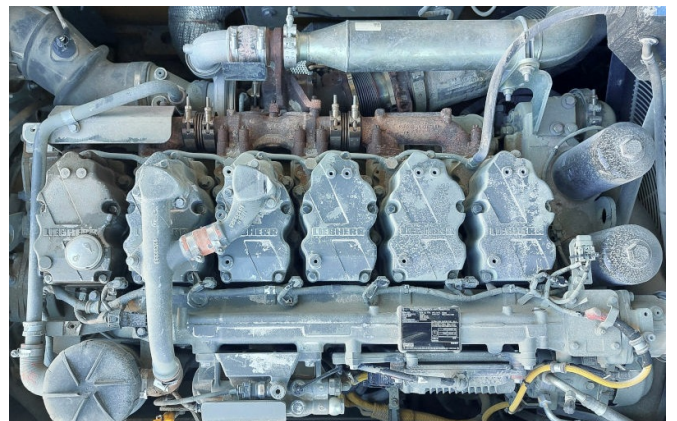

KIESEL

Mein Systempartner.

LIEBHERR

R960 SME

129.000,00 €

Ref.-number: 9680519107
Construction year: 2020
Operating hours: 7780
Location: Baienfurt

Equipment:

mono boom
2,4 m stick
a/c
cenral grease
600 mm dual grouser shoes

View 2

View 3

View 4

View 5

View 6

View 7

View 8

View 9