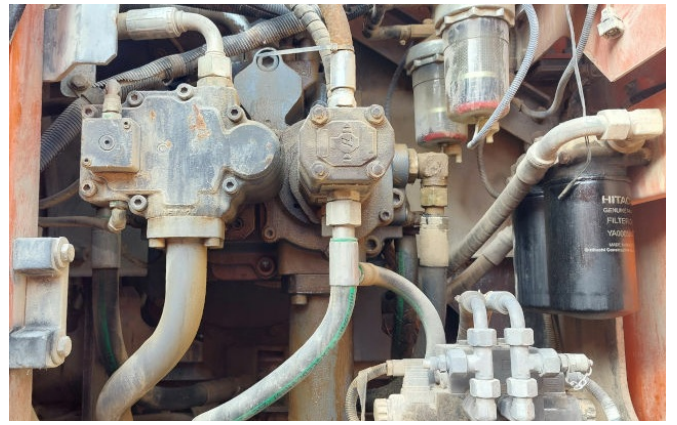

View 8

WIR KAUFEN IHRE

BAUMASCHINEN

UMSCHLAGMASCHINEN

ANBAUGERÄTE

UND JEDE ART VON ZUBEHÖR!

© Ankauf@kiesel.net
T: 0152 57 95 89 96

- ✓ Jede Marke
- ✓ Jedes Baujahr
- ✓ Jeder Zustand

View 14