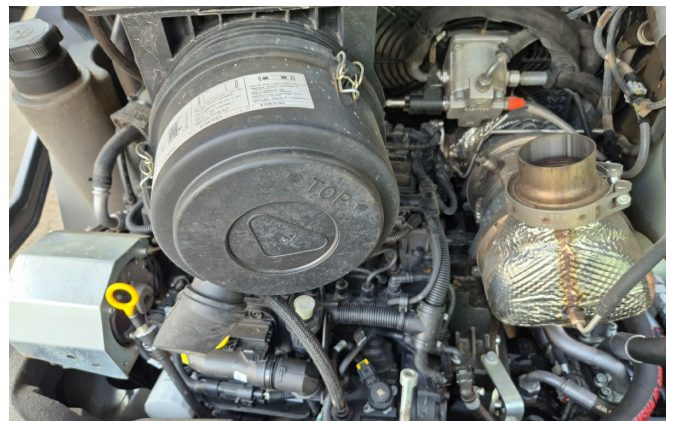

KIESEL

Mein Systempartner.

HITACHI

ZW75-6

View 6