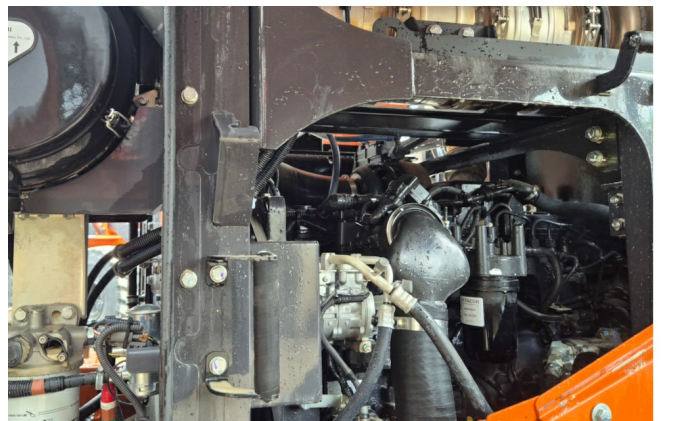

KIESEL

Mein Systempartner.

HITACHI

ZW250-7 HIGH LIFT

View 6