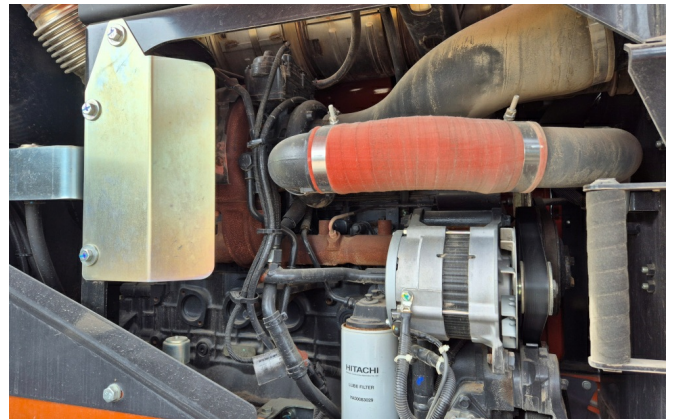

KIESEL

Mein Systempartner.

HITACHI

ZW180-7 PL

View 6