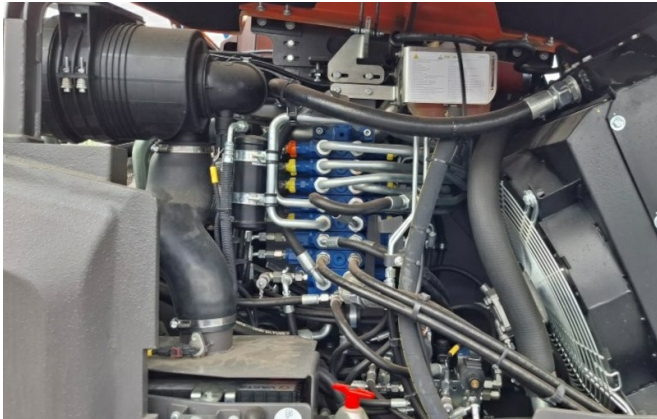

View 9

Top-Bewertungen
★★★★★ 4,6 bei Google
★★★★★ 4,6 bei MachineryLine
★★★★★ 4,6 bei Truckit