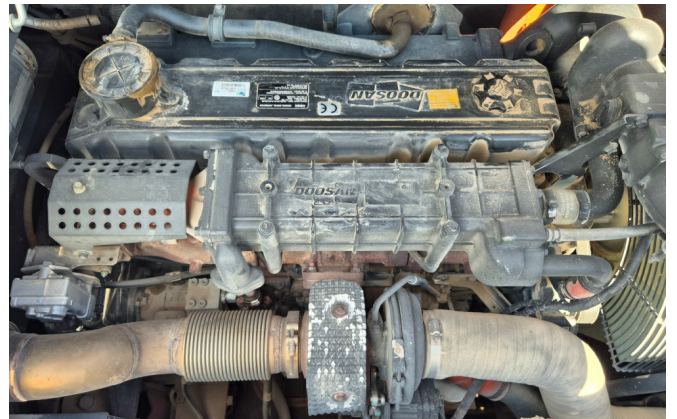

KIESEL

Mein Systempartner.

DOOSAN

DX300LC-5

View 6