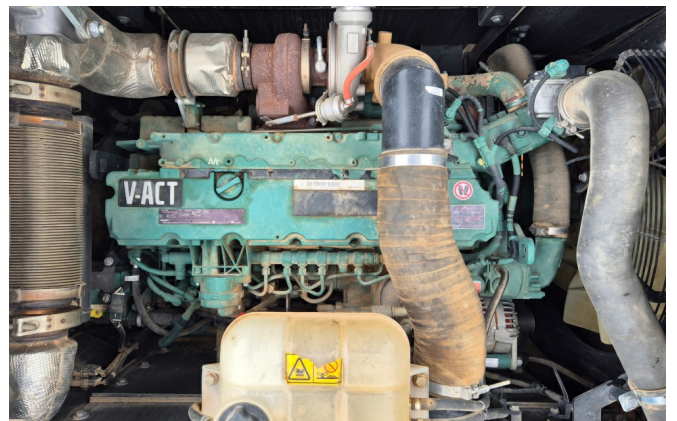

KIESEL

Mein Systempartner.

VOLVO

EC250ENL

View 6