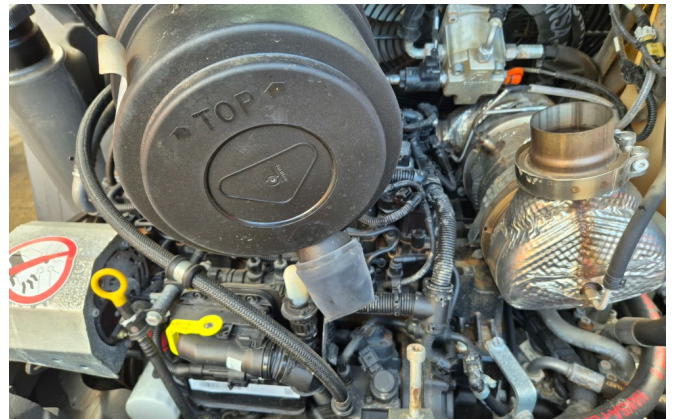

KIESEL

Mein Systempartner.

HITACHI

ZW65-6

View 6