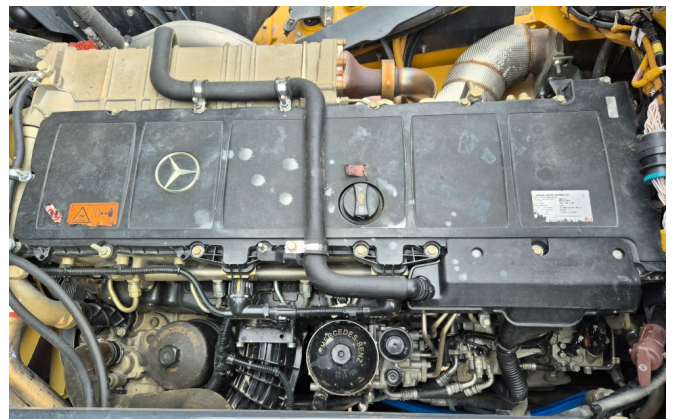

KIESEL

Mein Systempartner.

BELL

B45E

View 6