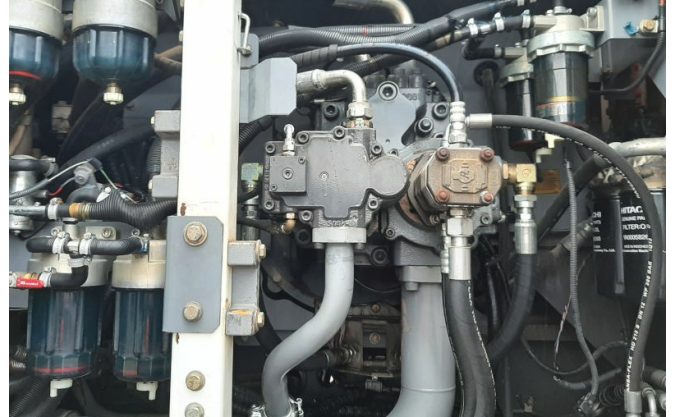

KIESEL

Mein Systempartner.

HITACHI

ZX470 LCH-5 +DEMAREC DRS-90

Ref.-number: 0010514309
Construction year: 2014
Operating hours: 10185
Location: Baienfurt

Equipment:

mono boom 7000 mm
a/c
rear camera
600 mm shoes
CE and EPA certified
Demarec DRS-90 scrap shear year 2017
Worldwide delivery. Please ask for our low shipping costs.

View 3

View 4

View 5

View 6

View 7

View 8

View 9

View 10