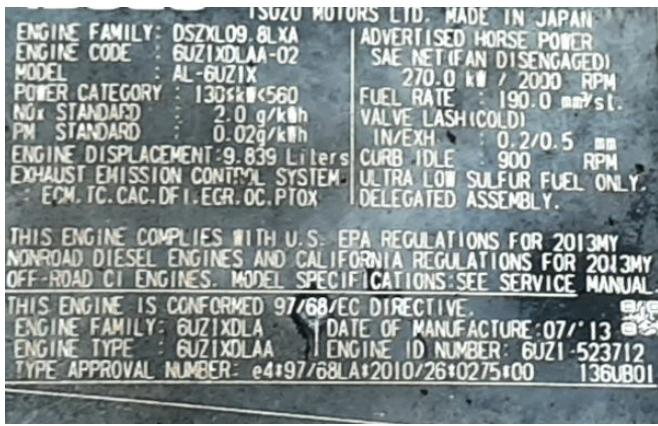

KIESEL

Mein Systempartner.

HITACHI

ZX470 LCH-5 +DEMAREC DRS-90

Ref.-number: 0010514309
Construction year: 2014
Operating hours: 10185
Location: Baienfurt

Equipment:

mono boom 7000 mm
a/c
rear camera
600 mm shoes
CE and EPA certified
Demarec DRS-90 scrap shear year 2017
Worldwide delivery. Please ask for our low shipping costs.

View 3

View 4

View 5

View 6

View 7

View 8

View 9

View 10