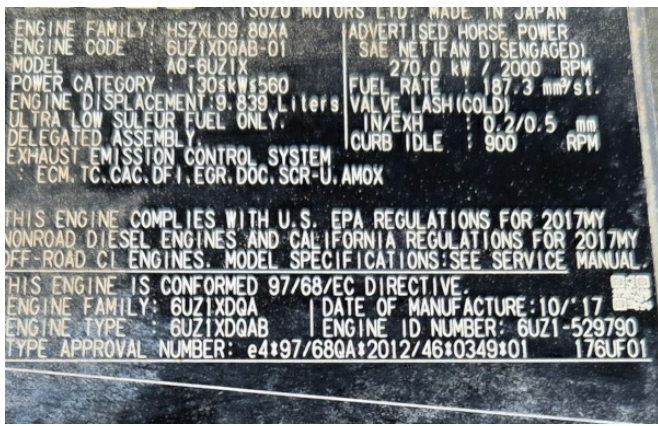

KIESEL

Mein Systempartner.

HITACHI

KTEG KMC600P-6

Ref.-number: 6680517226
Construction year: 2019
Operating hours: 5095
Location: Baienfurt

Equipment:

Max operating weight: 61t
base boom OQB125
hydraulic adjustable u/c
hydraulic tilting cabin
Kiesel Tritec System
600mm shoes
central grease
side guards
fuel pre-heating equipment
Kleenoil side-stream filter
water sprayer
u/c width 3,5m retracted
u/c width 4,5m extracted
max. tool weight incl. quick coupler 3,5t

View 3

View 4

View 5

View 6

View 7

View 8

View 9

View 10