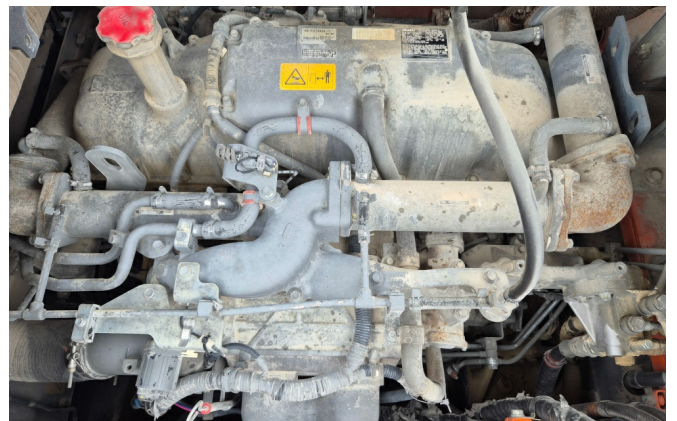

KIESEL

Mein Systempartner.

HITACHI

KTEG KMC600P-6

View 6