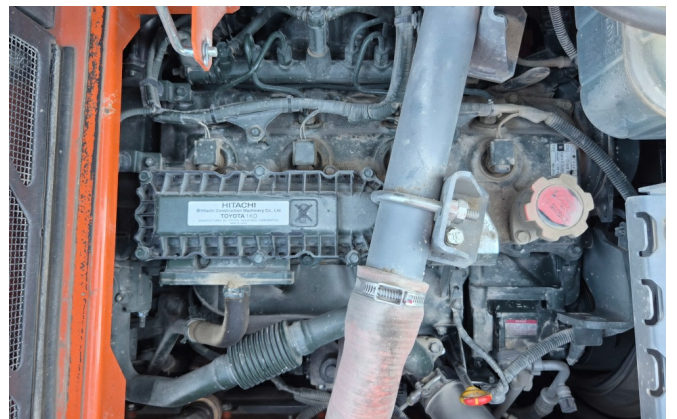

KIESEL

Mein Systempartner.

HITACHI

ZX135US-7

View 6