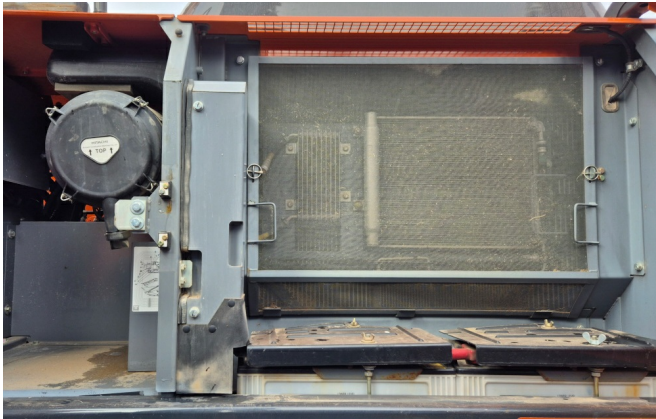

KIESEL

Mein Systempartner.

HITACHI

ZX250LCN-7

Ref.-number: 0010523098
Construction year: 2023
Operating hours: 1410
Location: Baienfurt

Equipment:

mono boom
2960mm stick
piping for hammer, shear
piping for Oilquick coupler
central grease
ROPS cabin
a/c
aerial angle camera
600mm shoes
3m transport width
without cab guards
without quick coupler

View 3

View 4

View 5

View 6

View 7

View 8

View 9

View 10