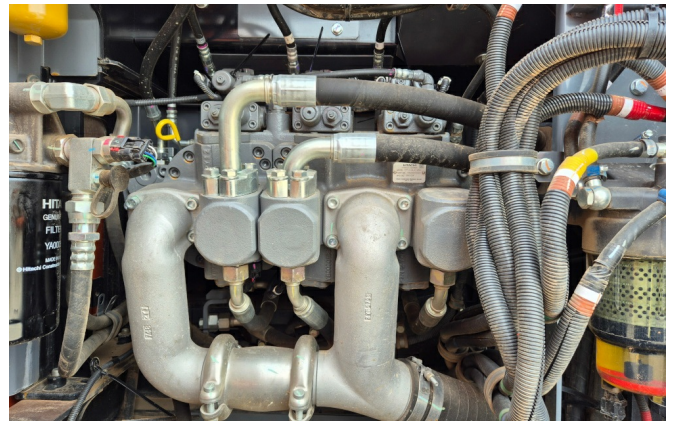

KIESEL

Mein Systempartner.

HITACHI

ZX250LCN-7

Ref.-number: 0010523098
Construction year: 2023
Operating hours: 1410
Location: Baienfurt

Equipment:

mono boom
2960mm stick
piping for hammer, shear
piping for Oilquick coupler
central grease
ROPS cabin
a/c
aerial angle camera
600mm shoes
3m transport width
without cab guards
without quick coupler

View 3

View 4

View 5

View 6

View 7

View 8

View 9

View 10