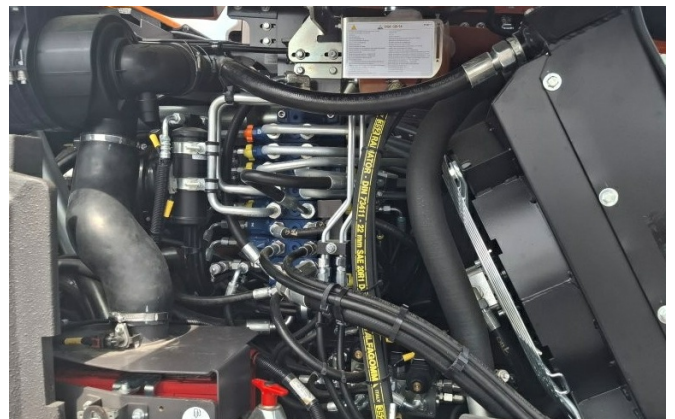

KIESEL

Mein Systempartner.

HITACHI

ZX95W-7

View 6