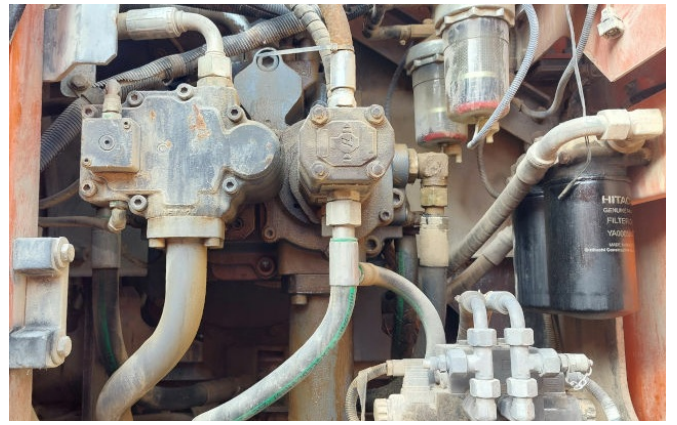

View 8

WIR KAUFEN IHRE

BAUMASCHINEN

UMSCHLAGMASCHINEN

ANBAUGERÄTE

UND JEDE ART VON ZUBEHÖR!

© Ankauf@kiesel.net
☎ T: 0152 57 95 89 96

- ✓ Jede Marke
- ✓ Jedes Baujahr
- ✓ Jeder Zustand

View 14