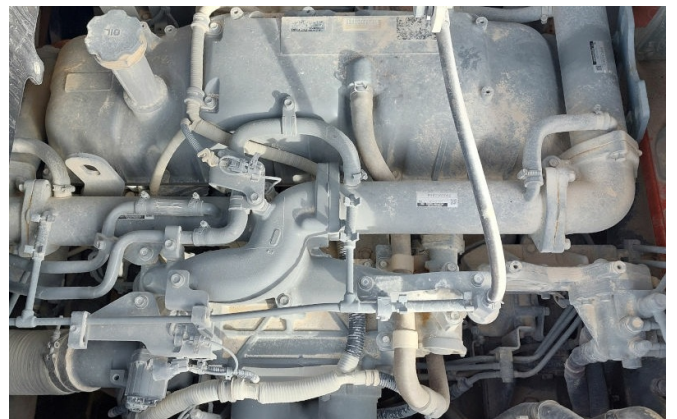

KIESEL

Mein Systempartner.

HITACHI

ZX490LCH-6

View 6