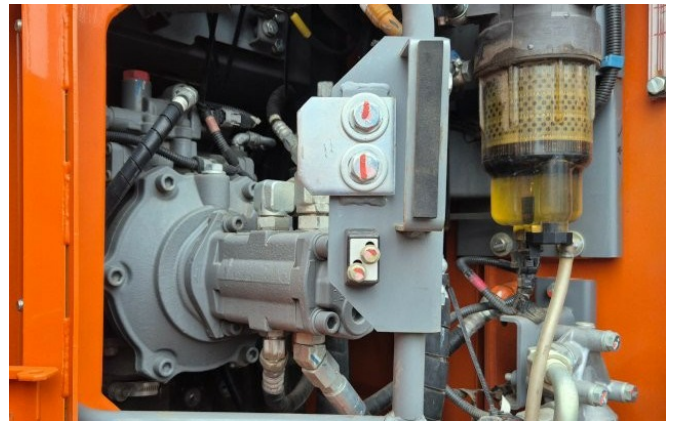

View 8

WIR KAUFEN IHRE

BAUMASCHINEN
UMSCHLAGMASCHINEN
ANBAUGERÄTE
UND JEDE ART VON ZUBEHÖR!

QR Code | Ankauf@kiesel.net | T: 0152 57 95 89 96

- ✓ Jede Marke
- ✓ Jedes Baujahr
- ✓ Jeder Zustand

View 14