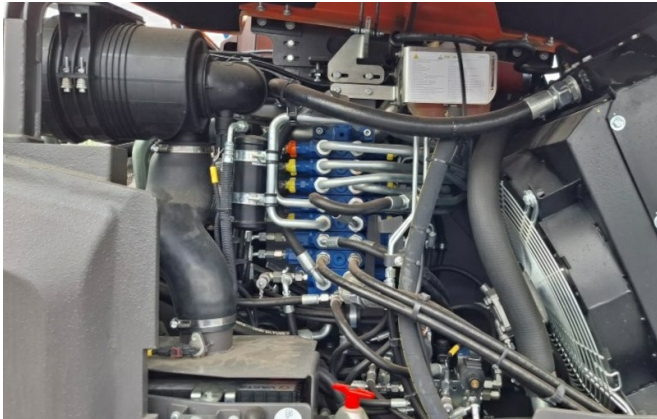

View 9

Top-Bewertungen
★★★★★ 4,6 bei Google
★★★★★ 4,6 bei MachineryLine
★★★★★ 4,6 bei Truckt