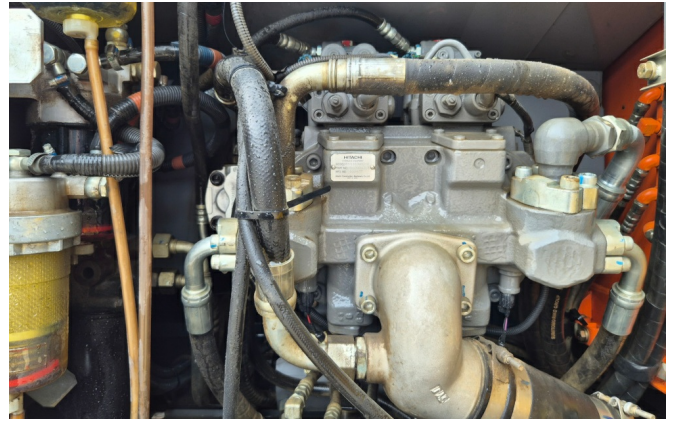

KIESEL

Mein Systempartner.

HITACHI

ZX170W-5

Ref.-number: 0010416173
Construction year: 2016
Operating hours: 10490
Location: Baienfurt

Equipment:

variable boom
2500mm stick
piping for hammer, grapple, shear
piping for Oilquick coupler
ROPS cabin
a/c
central grease
rear camera
broad gauge 2,75m
stabilizer blade
without quick coupler

View 3

View 4

View 5

View 6

View 7

View 8

View 9

View 10