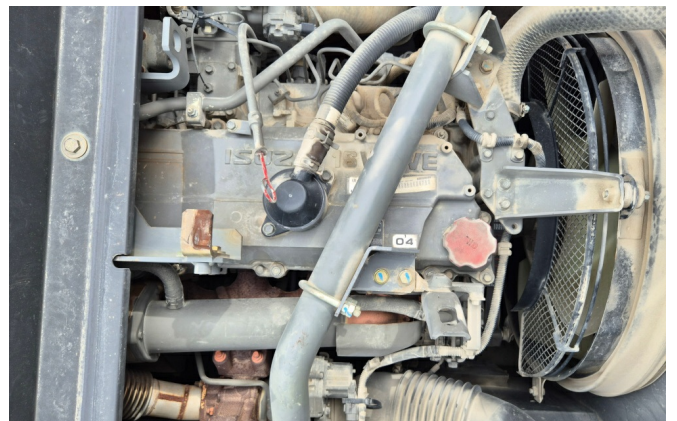

KIESEL

Mein Systempartner.

HITACHI

ZX170W-5

View 6