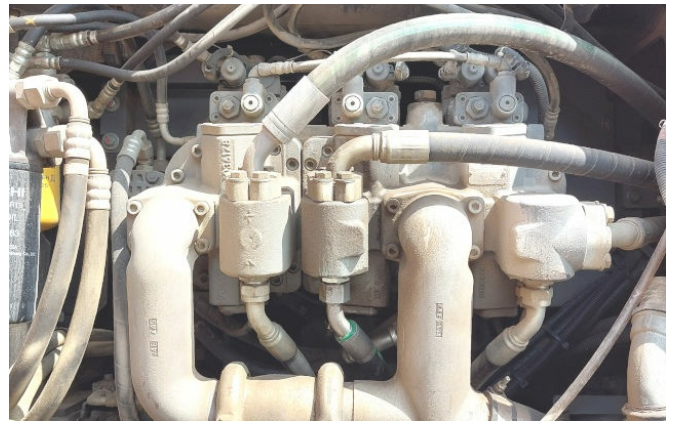

Equipment:

earth-moving boom
boom change system
Tritec 3rd lift cylinder
hydraulic tilting cab
cab guards
a/c
rear camera
hydraulic adjustable u/c
600 mm shoes

Worldwide delivery. Please ask for our low shipping charges.

View 3

View 4

View 5

View 6

View 7

View 8

View 9

View 10