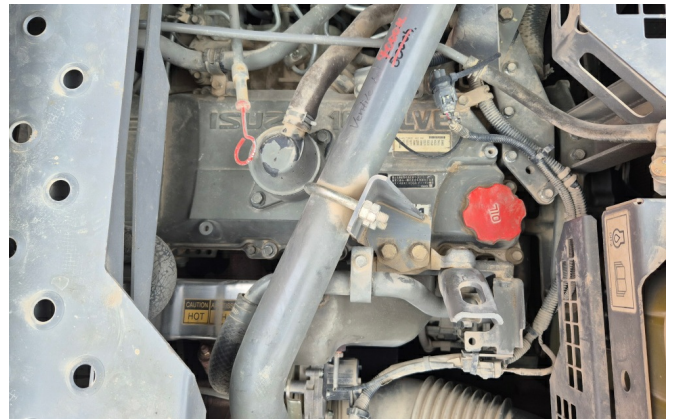

KIESEL

Mein Systempartner.

HITACHI

ZX250LCN-6

View 6