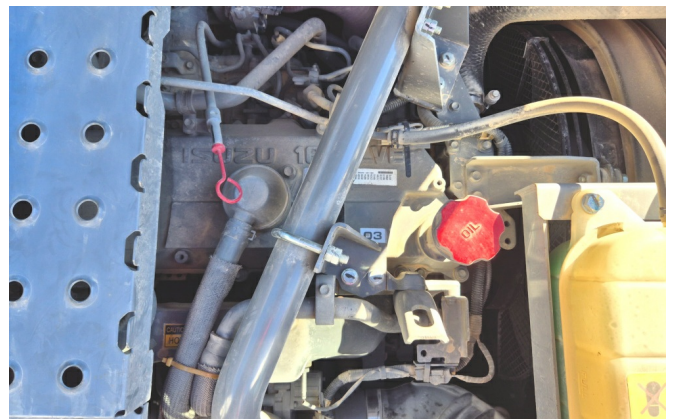

View 6

used-machine-datasheet-footer-line-1

Offer subject to change, all prices exclude VAT, subject to prior sale. Subject to errors, changes, and misprints. The attachment shown may have additional equipment installed.