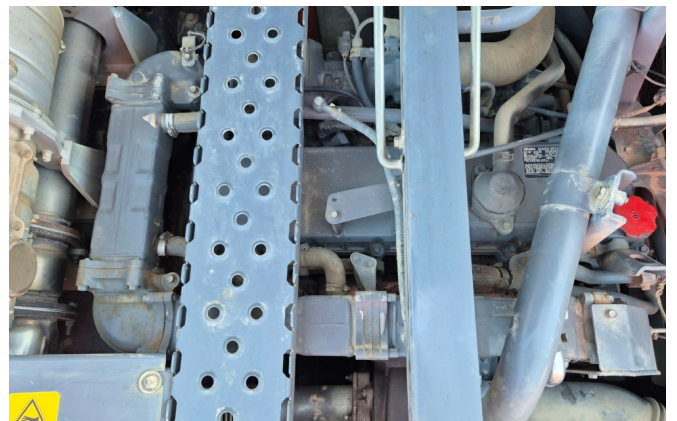

KIESEL

Mein Systempartner.

HITACHI

ZX300LCN-6

View 6