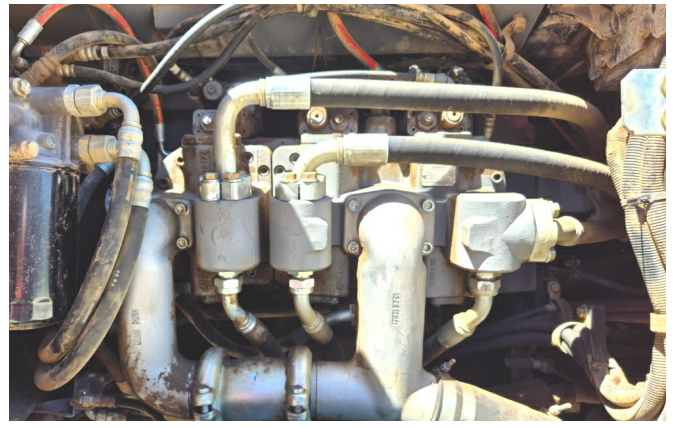

KIESEL

Mein Systempartner.

HITACHI

ZX300LCN-6

Ref.-number: 0010516071
Construction year: 2016
Operating hours: 9240
Location: Baienfurt

Equipment:

variable boom
3110mm stick
piping for hammer, shear
piping for OilQuick coupler
a/c
rear camera
central grease
600mm shoes
3m transport width
without attachments

View 3

View 4

View 5

View 6

View 7

View 8

View 9

View 10