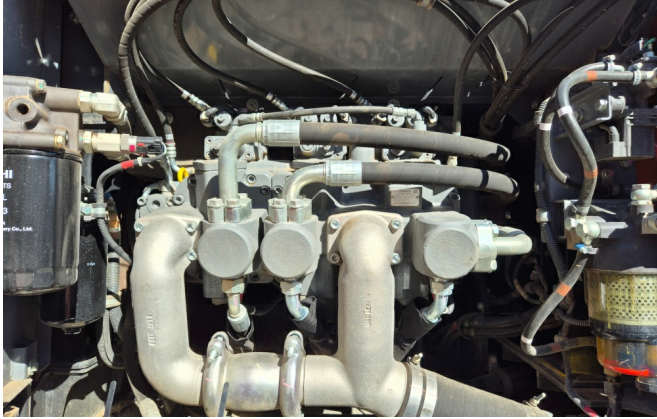

KIESEL

Mein Systempartner.

HITACHI

ZX300LCN-7

KIESEL

Ref.-number: 0010522260
Construction year: 2022
Operating hours: 2210
Location: Baienfurt

Equipment:

mono boom
3110mm stick
piping for hammer, shear
piping for OilQuick coupler
a/c
aerial angle camera
central grease
600mm shoes
3m transport width
without attachments

View 3

View 4

View 5

View 6

View 7

View 8

View 9

View 10