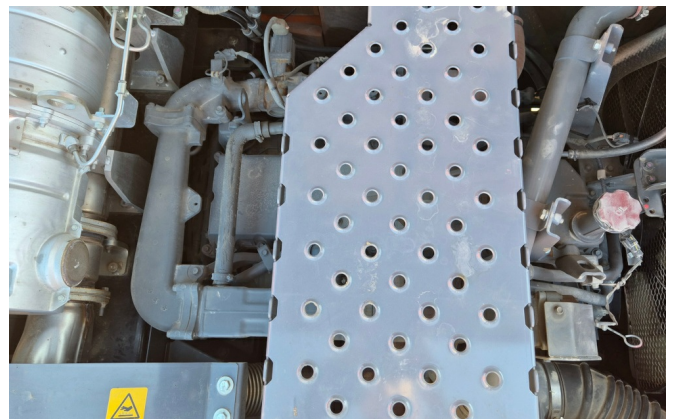

KIESEL

Mein Systempartner.

HITACHI

ZX300LCN-7

KIESEL

Ref.-number: 0010522260
Construction year: 2022
Operating hours: 2210
Location: Baienfurt

Equipment:

mono boom
3110mm stick
piping for hammer, shear
piping for OilQuick coupler
a/c
aerial angle camera
central grease
600mm shoes
3m transport width
without attachments

View 3

View 4

View 5

View 6

View 7

View 8

View 9

View 10