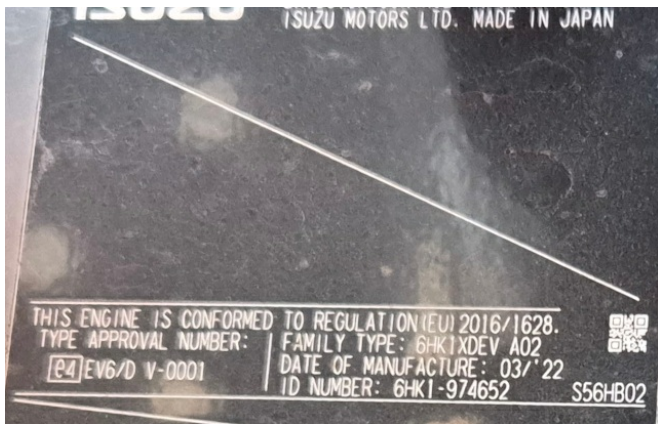

KIESEL

Mein Systempartner.

HITACHI

ZX300LCN-7

KIESEL

Ref.-number: 0010522260
Construction year: 2022
Operating hours: 2210
Location: Baienfurt

Equipment:

mono boom
3110mm stick
piping for hammer, shear
piping for OilQuick coupler
a/c
aerial angle camera
central grease
600mm shoes
3m transport width
without attachments

View 3

View 4

View 5

View 6

View 7

View 8

View 9

View 10