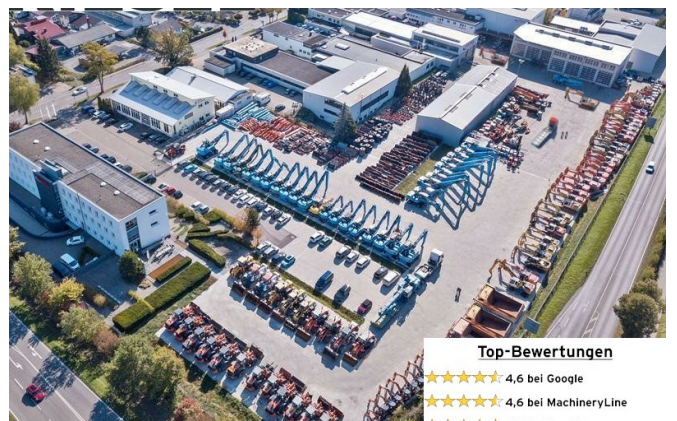

View 14

Top-Bewertungen
★★★★★ 4,6 bei Google
★★★★★ 4,6 bei MachineryLine
★★★★★ 4,6 bei Trucklist