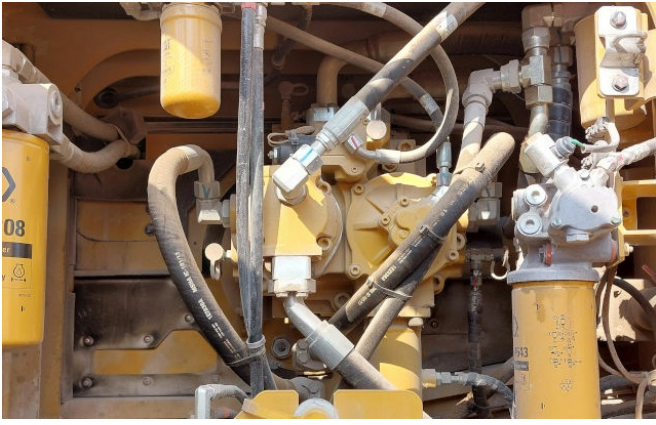

View 7

Top-Bewertungen
★★★★★ 4,6 bei Google
★★★★★ 4,6 bei MachineryLine
★★★★★ 4,6 bei Trucklist