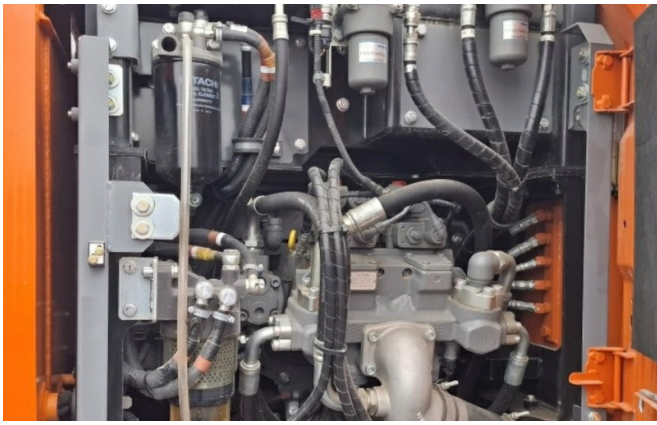

View 7

WIR KAUFEN IHRE

BAUMASCHINEN
UMSCHLAGMASCHINEN
ANBAUGERÄTE

UND JEDE ART VON ZUBEHÖR!

✓ Jede Marke
✓ Jedes Baujahr
✓ Jeder Zustand

Ankauf@kiesel.net
T: 0152 57 95 89 96

View 14