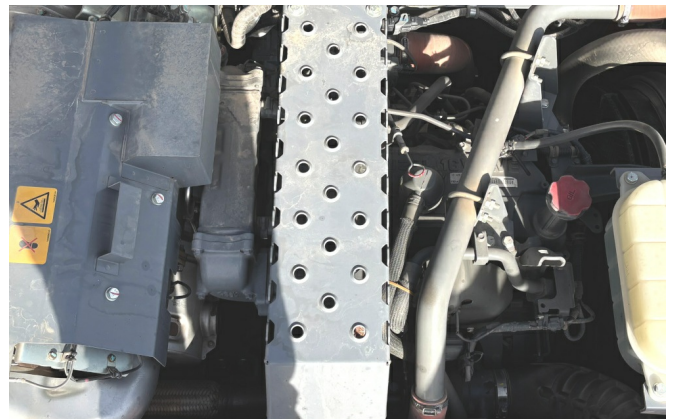

KIESEL

Mein Systempartner.

HITACHI

ZX250LCN-7

View 4