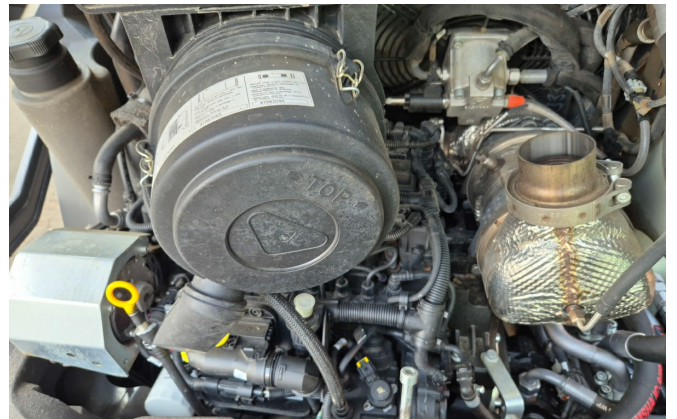

View 6

used-machine-datasheet-footer-line-1

Offer subject to change, all prices exclude VAT, subject to prior sale. Subject to errors, changes, and misprints. The attachment shown may have additional equipment installed.