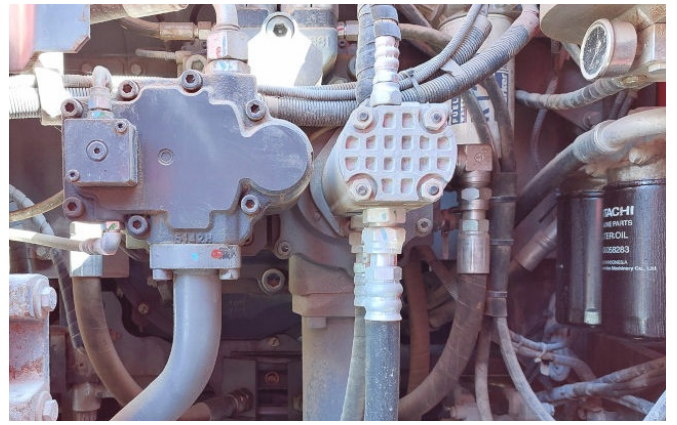

Equipment:

26 m demolition boom
hydraulic arm changing system
hydraulic tilting cab
a/c
rear camera
water sprayer
hydraulic adjustable u/c
600 mm shoes

Worldwide delivery. Please ask for our low shipping charges.

View 3

View 4

View 5

View 6

View 7

View 8

View 9

View 10