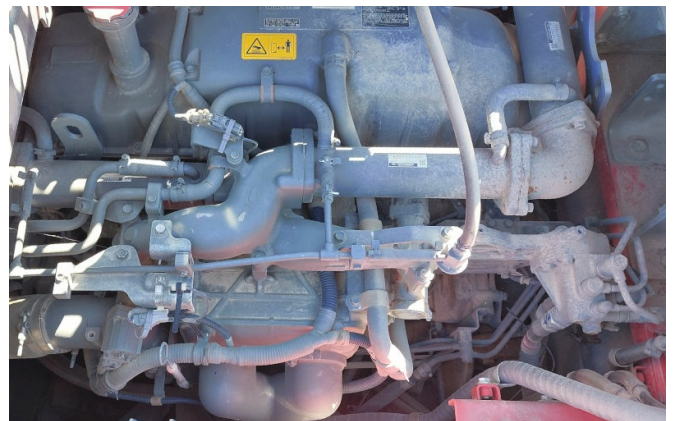

KIESEL

Mein Systempartner.

HITACHI

KTEG KMC600P-6

View 6