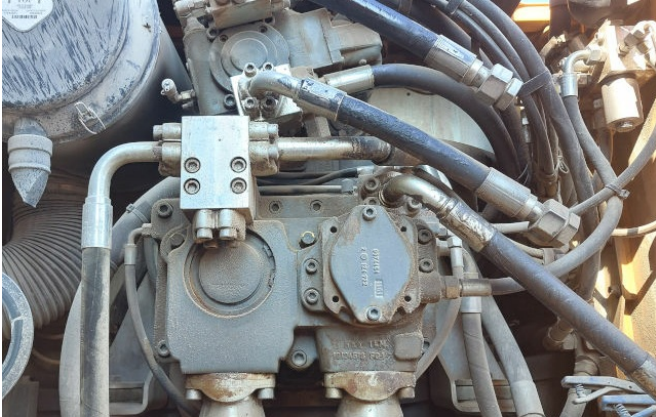

**Location:** Baienfurt

**Equipment:**

mono boom

additional piping

a/c

rear camera

750 mm shoes

without attachments

View 5

View 6

View 7

View 8

View 9

View 10

View 11

View 12