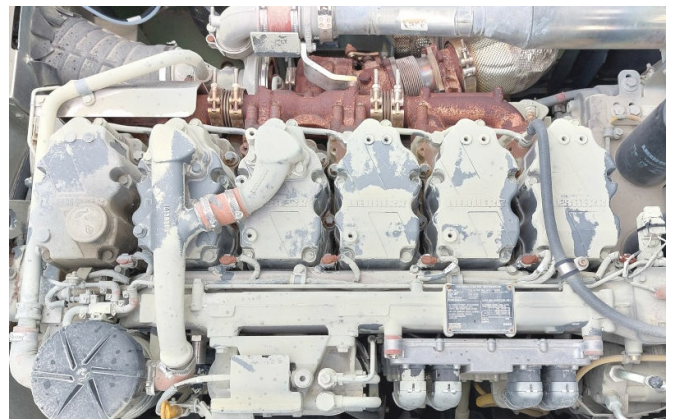

mono boom
a/c
central grease
600 mm dual grouser shoes
without attachments
Worldwide delivery. Please ask for our low shipping charges.

Inquire now!

sales@kiesel.net

KIESEL

Mein Systempartner.

LIEBHERR

R950 SME

View 1

View 2

View 3

View 4

View 5

View 6

View 7

View 8