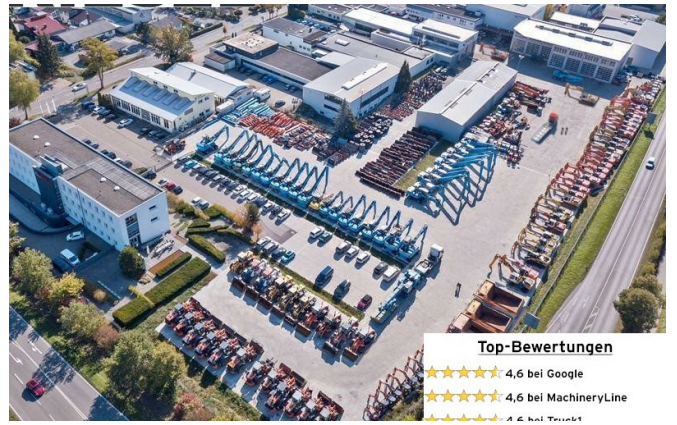

KIESEL

Mein Systempartner.

LIEBHERR

R950 SME

89.000,00 €

KIESEL

Ref.-number: 9680518107
Construction year: 2018
Operating hours: 7040
Location: Baienfurt

Equipment:

View 9

View 10

View 11

View 12

View 13

View 14

View 15

View 16