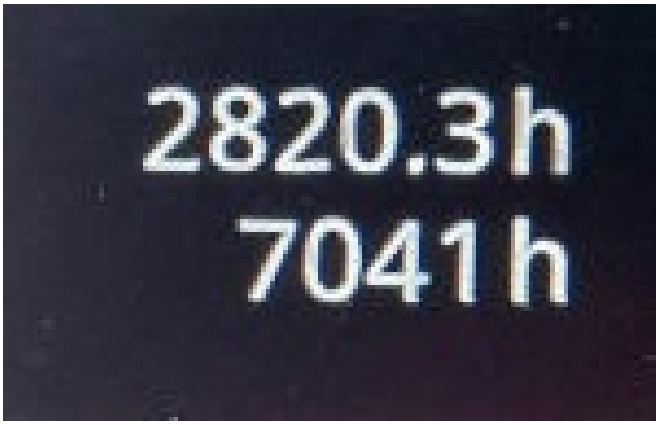

KIESEL

Mein Systempartner.

LIEBHERR

R950 SME

89.000,00 €

KIESEL

Ref.-number: 9680518107
Construction year: 2018
Operating hours: 7040
Location: Baienfurt

Equipment:

View 1

View 2

View 3

View 4

View 5

View 6

View 7

View 8