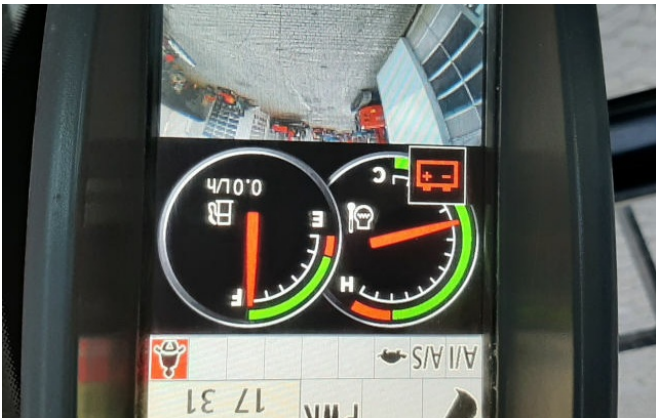

View 11

WIR KAUFEN IHRE

BAUMASCHINEN

UMSCHLAGMASCHINEN

ANBAUGERÄTE

UND JEDE ART VON ZUBEHÖR!

Ankauf@kiesel.net
T: 0152 57 95 89 96

- ✓ Jede Marke
- ✓ Jedes Baujahr
- ✓ Jeder Zustand

View 13