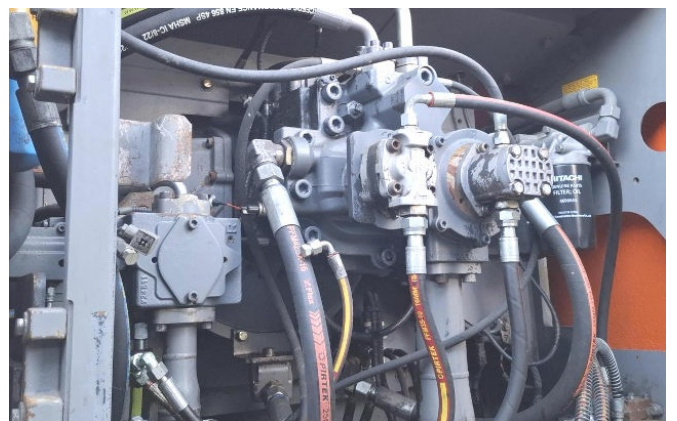

KIESEL

Mein Systempartner.

HITACHI

ZX470LCD-3

View 6