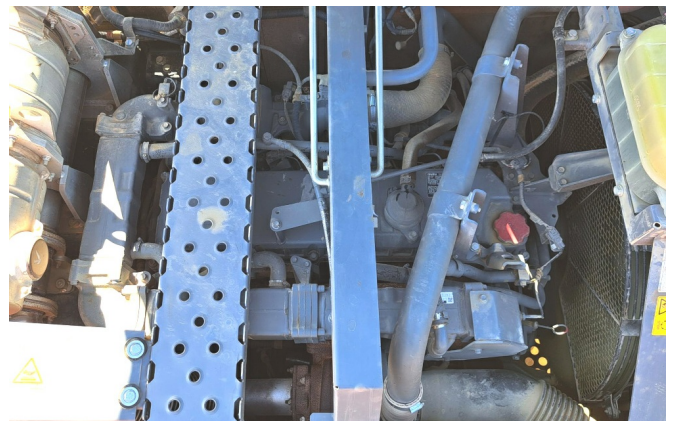

KIESEL

Mein Systempartner.

HITACHI

ZX300LCN-6

View 6